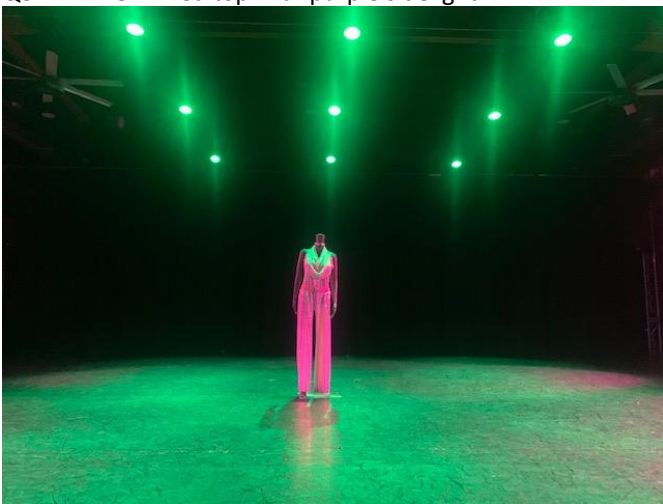

**LIGHTING LOOK PRESET CUES**

Q2: CENTER / CENTER SPOT – warm spotlight

Q5: TWILIGHT – blue top with amber sidelight

Q3: WHITE ABYSS – cool white light

Q6: CLUB – blue top with pink sidelight

Q4: CONTEMPO CASUAL – warm top and sidelight

Q7: HI DIMENSION – warm sidelight

Q8: RED HOT – red top with purple sidelight

Q11: TOP LIGHT 4 DAYZ – full stage cool top light

Q9: GREEN MACHINE – green top with pink sidelight

Q10: DARK N STORMY – purple top with teal sidelight